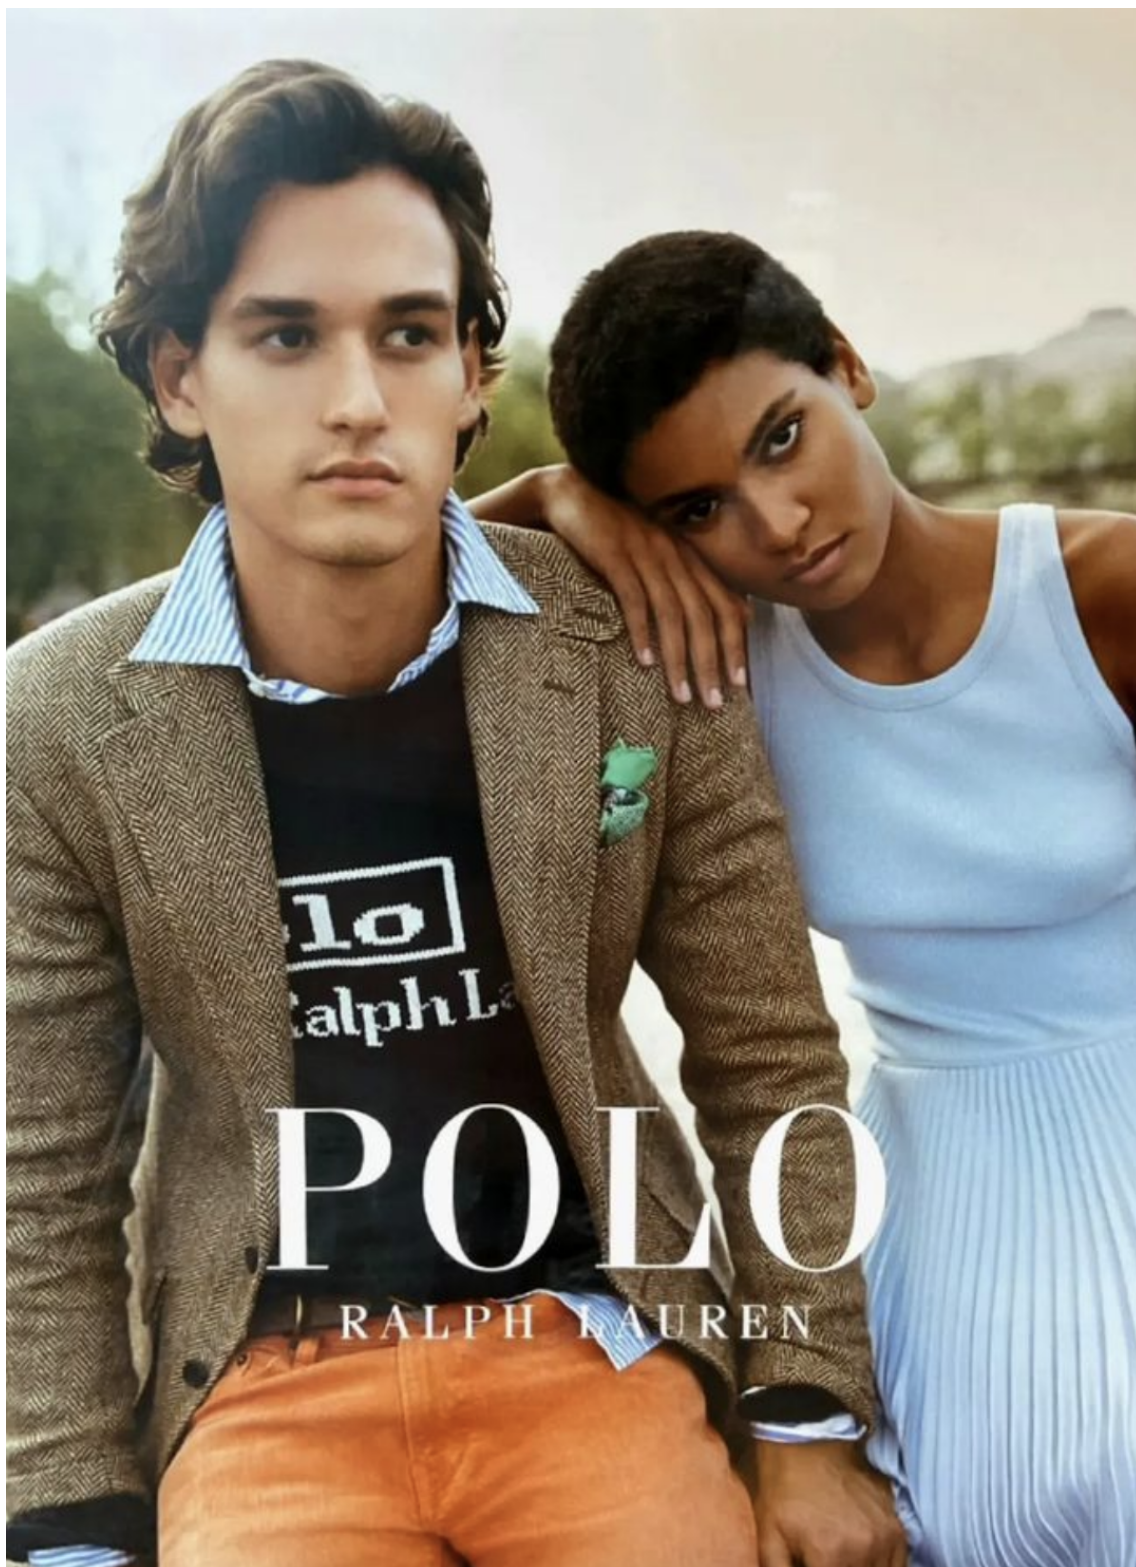

MGM
MODELS

MGM
MODELS

DEBORA GOMES

height 5'10.5 · bust 32" · cup B · waist 23.5" · hips 35.5" · dress 36 EU/6 US/8 UK
shoes size 40 EU/9 US/6.5 UK · hair black · eyes brown

DEBORA GOMES

height 5'10.5 · bust 32" · cup B · waist 23.5" · hips 35.5" · dress 36 EU/6 US/8 UK
shoes size 40 EU/9 US/6.5 UK · hair black · eyes brown